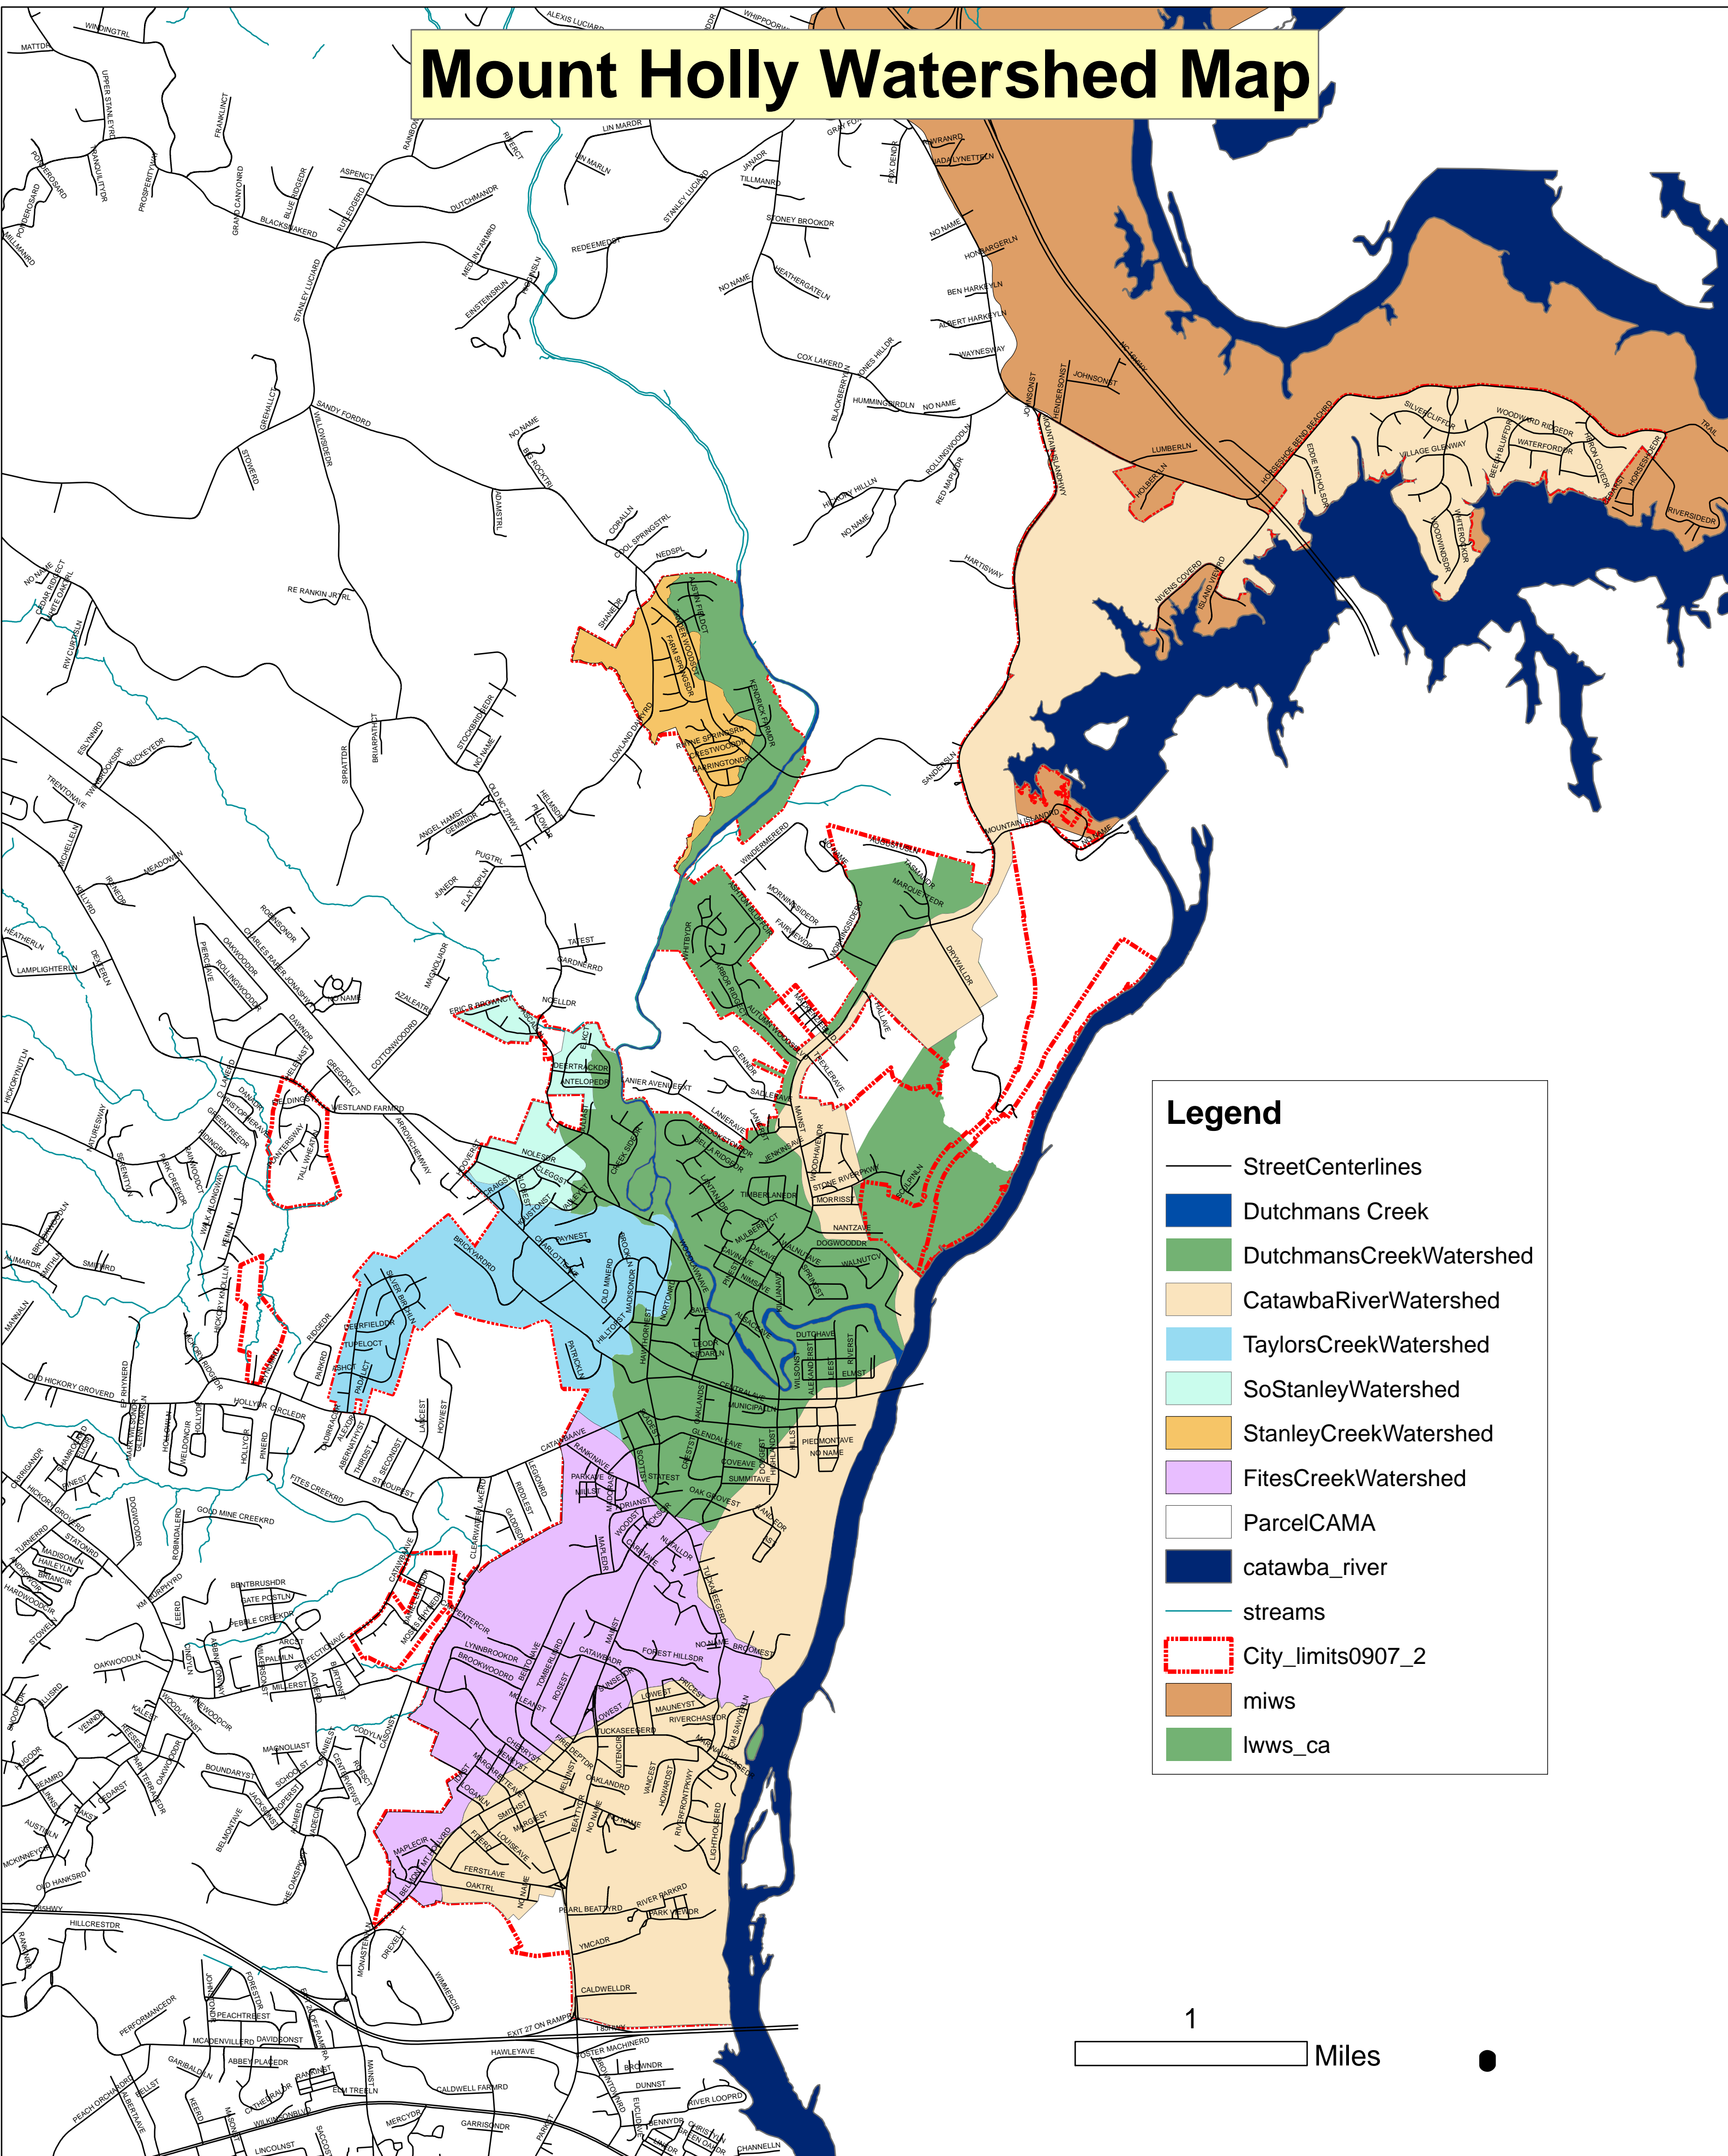

# Mount Holly Watershed Map

## Legend

- StreetCenterlines
- Dutchmans Creek
- DutchmansCreekWatershed
- CatawbaRiverWatershed
- TaylorsCreekWatershed
- SoStanleyWatershed
- StanleyCreekWatershed
- FitesCreekWatershed
- ParcelCAMA
- catawba\_river
- streams
- - - City\_limits0907\_2
- miws
- lwws\_ca

1

Miles